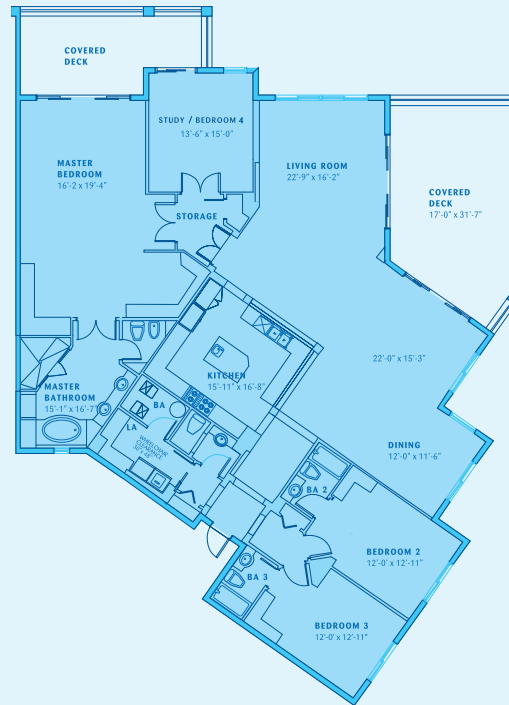

all buildings – penthouses

5th floor

Units 501 - 502

Unit 501
4 bedrooms
4 bathrooms
Internal area 3,371 SqFt

Unit 502
4 bedrooms
4 bathrooms
Internal area 3,371 SqFt