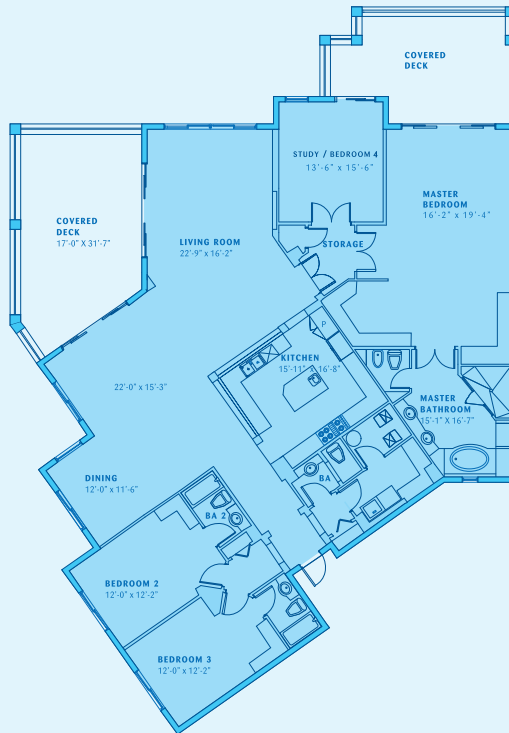

all buildings – penthouses

5th floor

Units 501 - 502

Unit 501
4 bedrooms
4 bathrooms
Internal area 3,371 SqFt

Unit 502
4 bedrooms
4 bathrooms
Internal area 3,371 SqFt