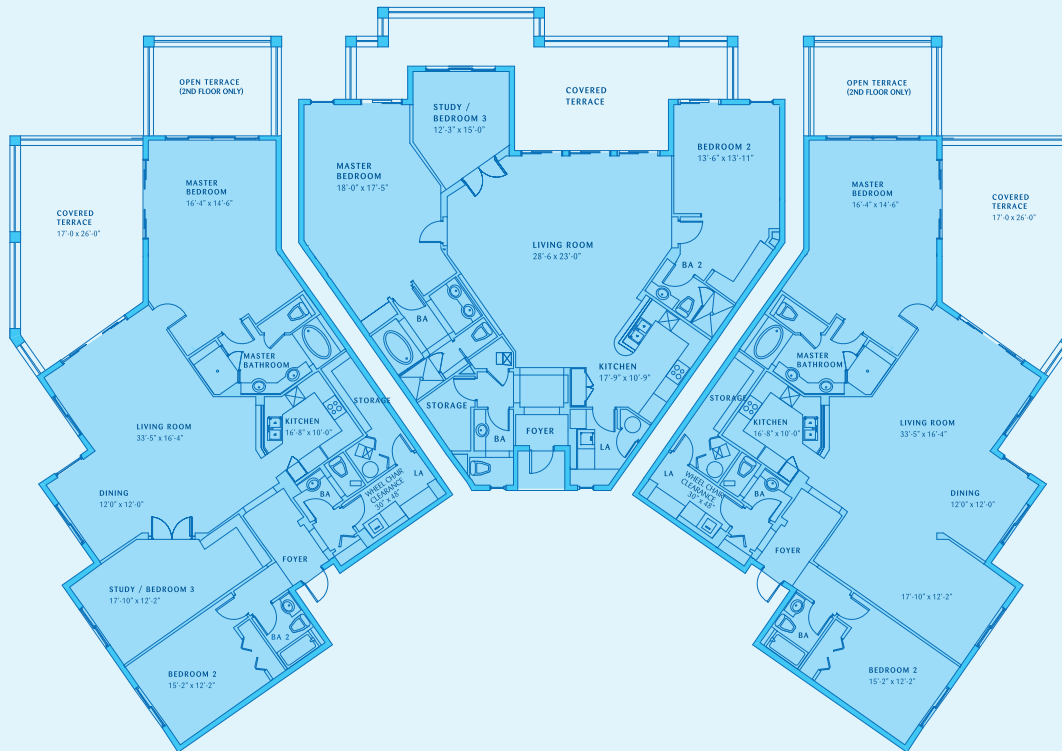

2nd-4th floor
Units 201 - 403

Units 201, 301, 401
3 bedrooms
3 bathrooms
Internal area 2,251 SqFt

Units 202, 302, 402
3 bedrooms
3 bathrooms
Internal area 2,253 SqFt

Units 203, 303, 403
2 bedrooms plus study
3 bathrooms
Internal area 2,251 SqFt