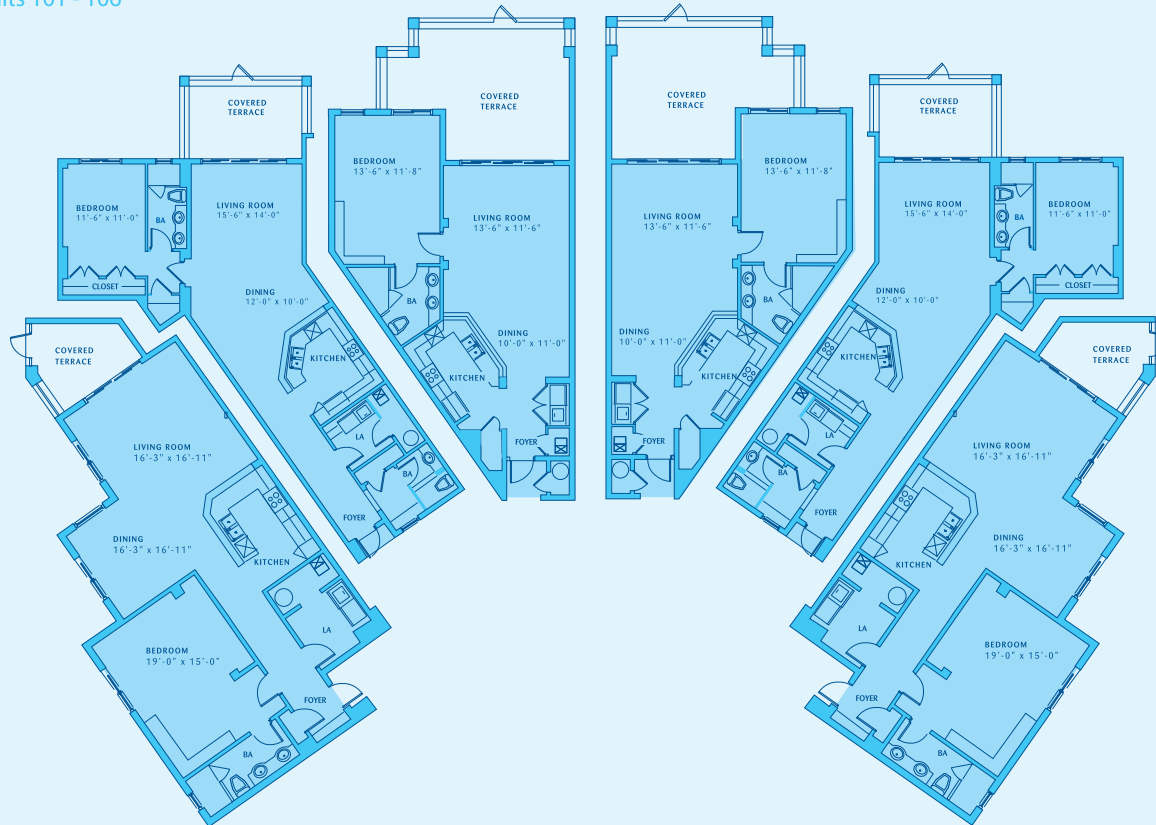

all buildings

1st floor

Units 101 - 106

Unit 101
 1 bedroom
 1 bathroom
 Internal area
 1,229 SqFt

Unit 102
 1 bedroom
 2 bathrooms
 Internal area
 1,356 SqFt

Unit 103
 1 bedroom
 1 bathroom
 Internal area
 1,030 SqFt

Unit 104
 1 bedroom
 1 bathroom
 Internal area
 1,030 SqFt

Unit 105
 1 bedroom
 2 bathrooms
 Internal area
 1,356 SqFt

Unit 106
 1 bedroom
 1 bathroom
 Internal area
 1,229 SqFt